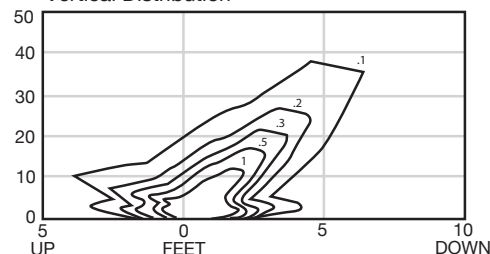

Economy Combination Unit Specification

Emergency Exit Combination

120 or 277 Voltage, Damp Location

Features and Benefits:

- Universal mounting canopy for top installation
- Energy consumption of less than 4 watts for red letters and less than 5 watts for green letters
- LED lamp life of 25 years
- Push-to-test
- Automatic, low-voltage disconnect (LVD)
- Universal transformer for 120 or 277 VAC operation
- Two fully adjustable, glare-free lighting heads
- Heads rotate 180°+ for maximum field flexibility
- Injection-molded, V-0 flame retardant, high-impact thermoplastic housing
- Maintenance-free battery provides an estimated service life of 10 years with an operating temperature range of 20°C (68°F) to 40°C (104°F)
- Charge rate/power on LED indicator light
- UL, CUL, and CSA approved
- Meets NEC and NFPA code

Dimensions:

Catalog Number

Notes

Type

Horizontal Distribution

Vertical Distribution

Warranties & Compliances:	Item #	Description	LED Color	Housing Color
Electronics & Housing 5 YEAR WARRANTY Sealed Lead Acid Battery 1 YEAR WARRANTY LED Strip 25 YEAR WARRANTY  	Ordering Information:			
	20723	2 Headed Adjustable Economy Combination Red Universal	Red	White
	20725	2 Headed Adjustable Economy Combination Green Universal	Green	White
	Accessories:			
	207LWG	Large Wire Guard for Combo Units		
	20734	Replacement Battery Lead Acid 6V 4.5Ah		
	29999JR	Red Diffuser Panel		
	29999JG	Green Diffuser Panel		
	939	Replacement Lamp 6V 0.9A TS Wedge		
	20709	Replacement Canopy		