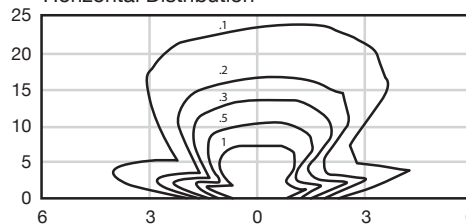

Economy Combination Unit Specification

Emergency Exit Combination

120 or 277 Voltage, Damp Location

Features and Benefits:

- Universal mounting canopy for top installation
- Energy consumption of less than 4 watts for red letters and less than 5 watts for green letters
- LED lamp life of 25 years
- Push-to-test
- Automatic, low-voltage disconnect (LVD)
- Universal transformer for 120 or 277 VAC operation
- Two fully adjustable, glare-free lighting heads
- Heads rotate 180°+ for maximum field flexibility
- Injection-molded, V-0 flame retardant, high-impact thermoplastic housing
- Maintenance-free battery provides an estimated service life of 10 years with an operating temperature range of 20°C (68°F) to 40°C (104°F)
- Charge rate/power on LED indicator light
- UL, CUL, and CSA approved
- Meets NEC and NFPA code

Dimensions:

Catalog Number

Notes

Type

Horizontal Distribution

Vertical Distribution

Warranties & Compliances:	Item #	Description	LED Color	Housing Color
Electronics & Housing 5 YEAR WARRANTY Sealed Lead Acid Battery 1 YEAR WARRANTY LED Strip 25 YEAR WARRANTY  	Ordering Information:			
	20723	2 Headed Adjustable Economy Combination Red Universal	Red	White
	20725	2 Headed Adjustable Economy Combination Green Universal	Green	White
	Accessories:			
	207LWG	Large Wire Guard for Combo Units		
	20734	Replacement Battery Lead Acid 6V 4.5Ah		
	29999JR	Red Diffuser Panel		
	29999JG	Green Diffuser Panel		
	939	Replacement Lamp 6V 0.9A TS Wedge		
	20709	Replacement Canopy		