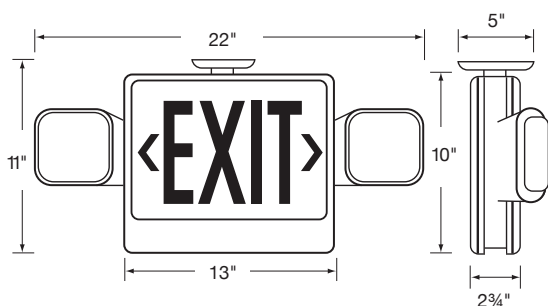

Economy Combination Unit Specification

Emergency Exit Combination

120 or 277 Voltage, Damp Location

Features and Benefits:

- Universal mounting canopy for top installation
- Energy consumption of less than 4 watts for red letters and less than 5 watts for green letters
- LED lamp life of 25 years
- Push-to-test
- Automatic, low-voltage disconnect (LVD)
- Universal transformer for 120 or 277 VAC operation
- Two fully adjustable, glare-free lighting heads
- Heads rotate 180°+ for maximum field flexibility
- Injection-molded, V-0 flame retardant, high-impact thermoplastic housing
- Maintenance-free battery provides an estimated service life of 10 years with an operating temperature range of 20°C (68°F) to 40°C (104°F)
- Charge rate/power on LED indicator light
- UL, CUL, and CSA approved
- Meets NEC and NFPA code

Dimensions:

Catalog Number

Notes

Type

Horizontal Distribution

Vertical Distribution

Warranties & Compliances:	Item #	Description	LED Color	Housing Color
Electronics & Housing 5 YEAR WARRANTY Sealed Lead Acid Battery 1 YEAR WARRANTY LED Strip 25 YEAR WARRANTY  	Ordering Information:			
	20723	2 Headed Adjustable Economy Combination Red Universal	Red	White
	20725	2 Headed Adjustable Economy Combination Green Universal	Green	White
	Accessories:			
	207LWG	Large Wire Guard for Combo Units		
	20734	Replacement Battery Lead Acid 6V 4.5Ah		
	29999JR	Red Diffuser Panel		
	29999JG	Green Diffuser Panel		
	939	Replacement Lamp 6V 0.9A TS Wedge		
	20709	Replacement Canopy		